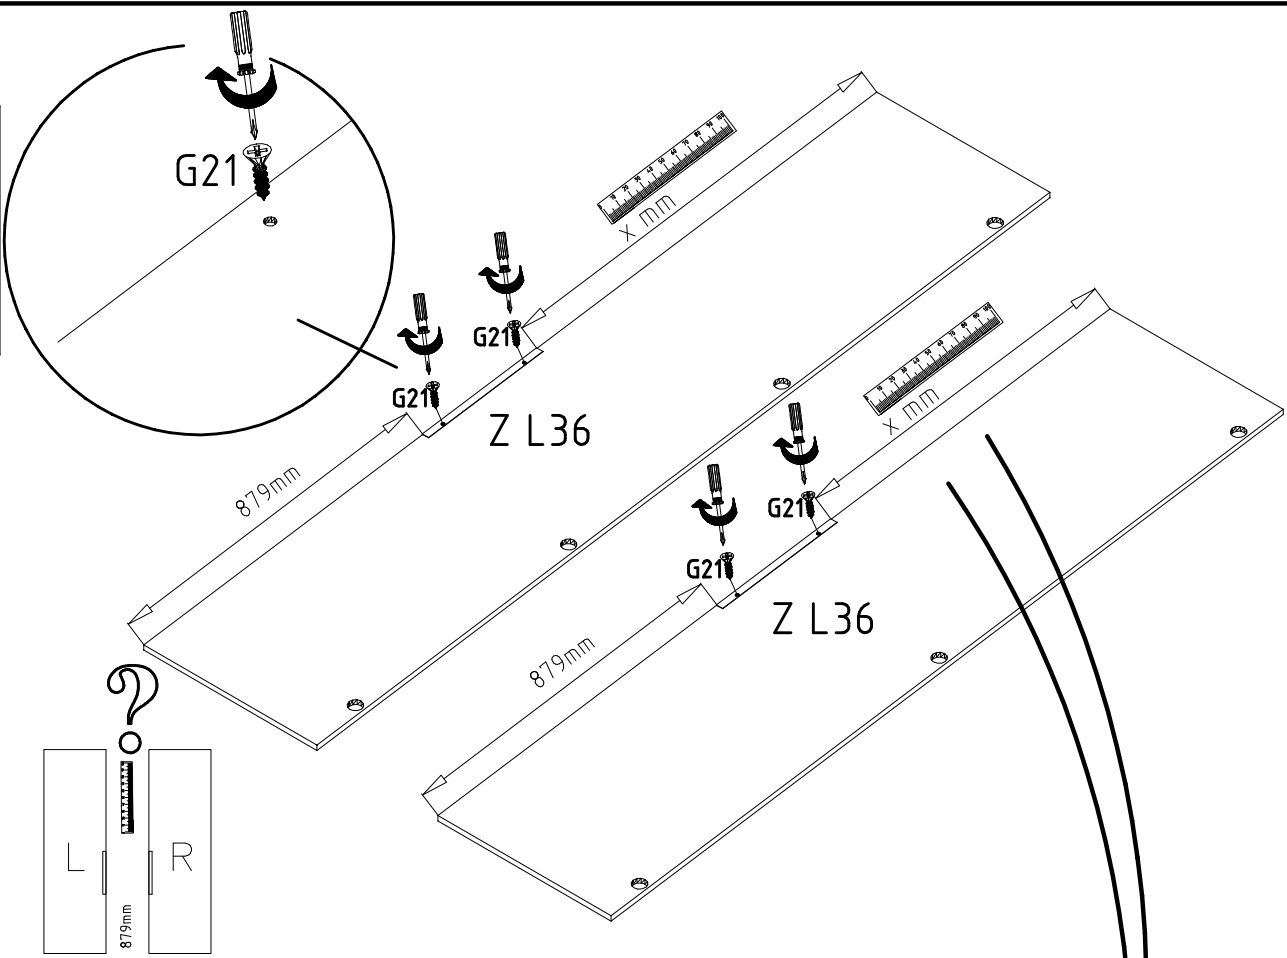

Z L36

115 998 ch
3 x 13 mm

G21

121 113