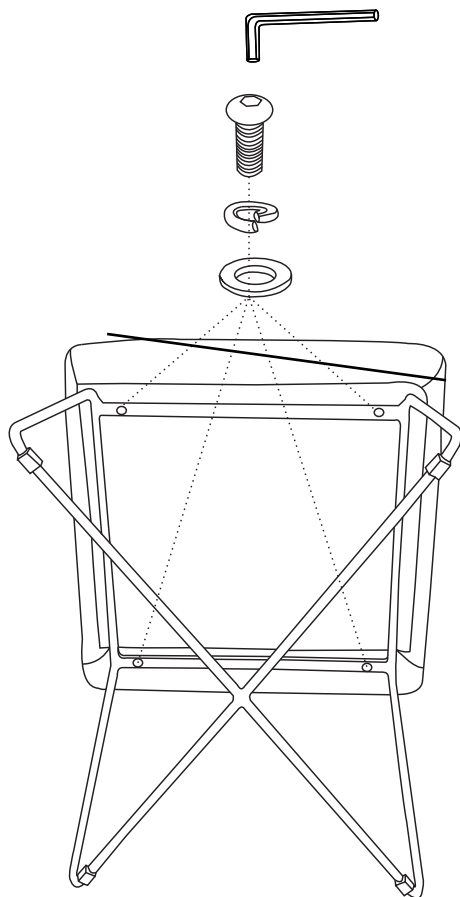

ALBA LOUNGE CHAIR

①

620×610×850mm

②

810×600×350mm

A×4

M6×25mm

B×1

5mm

C×4

φ10*φ6*2mm

D×4

φ14*φ6*1mm

1

2